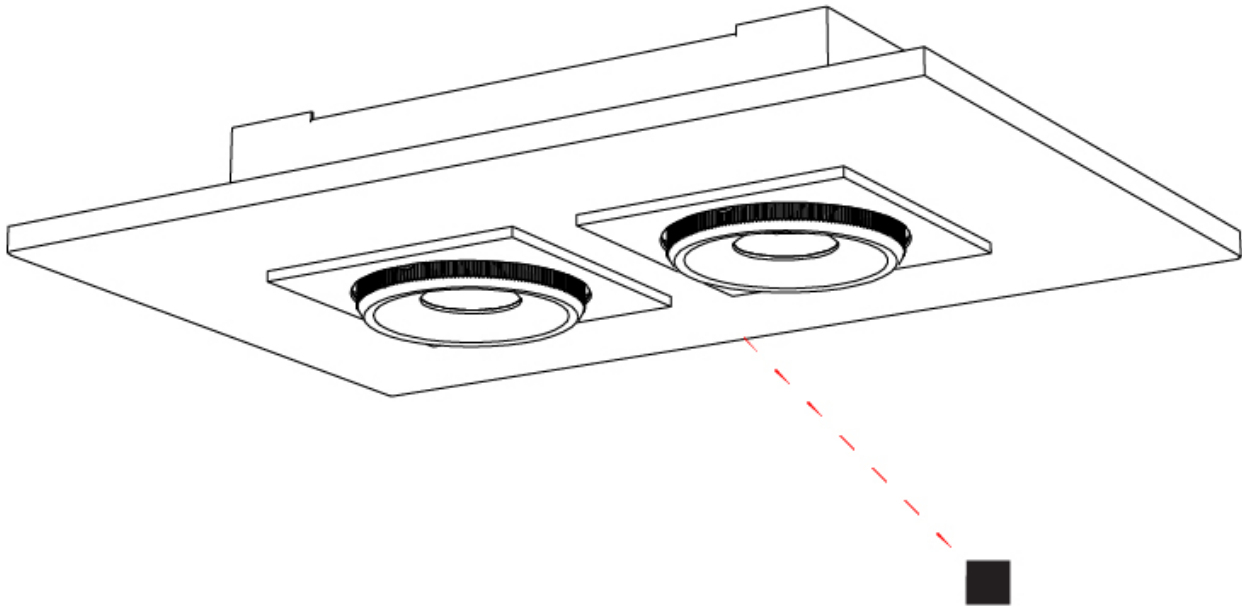

D92122

PROJECT	_____
TYPE	_____
SPECIFIER	_____
QUANTITY	_____
DATE	_____

D