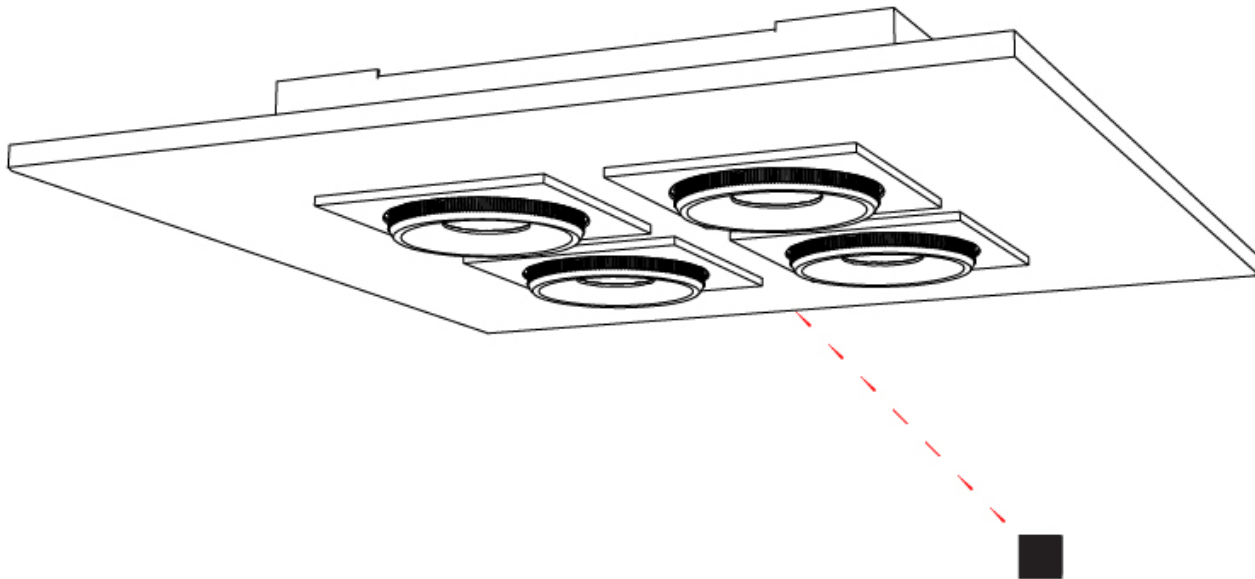

MARC SQUARE 4 SURFACE

D92123

PROJECT	_____
TYPE	_____
SPECIFIER	_____
QUANTITY	_____
DATE	_____

D