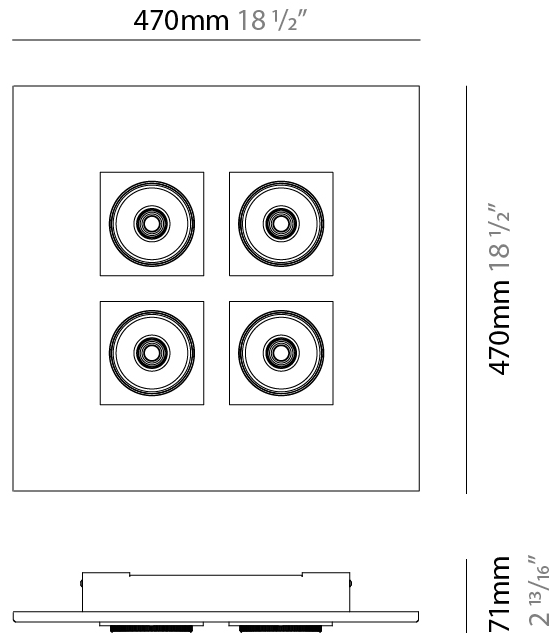

MARC SQUARE 4 SURFACE

D92123

base number

1. To build a product code in our configurator select the specify button on the base model # product page
2. To build a manual product code on this datasheet choose from the options listed below in blue font and add the suffix to the base model #

GENERAL

Series: Marc
Subseries: Marc Square 4
Brand: Milan
Division: Design
Mounting Type: Surface
Mounting Location: Ceiling
Subcategory: Downlight

PHYSICAL

Shape: Square
Length (mm): 470
Length (in): 18 1/2
Width (mm): 470
Width (in): 18 1/2
Height (mm): 71
Height (in): 2 13/16
Light Distribution: Adjustable / Direct
Weight (kg): 5.9
Weight (lbs): 12.999
Fixture Finish: WHI
Fixture Material: Aluminum

ELECTRICAL

Lamp Type: LED
Input Wattage (W): 40
Total Output Wattage (W): 37.2
Dimming: Non-Dimming / Phase Dimming (120vac Only)
Driver Included: Yes
Driver Location: Integrated
Driver Type: Constant Current - Universal
Driver Class: Class 2
Input Voltage (V): 120 - 277
Constant Current (MA): 350

LED

Number of LEDs: 4
Color Temperature (°K): 3000
Max. Delivered Lumen (lm): 4040
CRI: >80 CRI
Lamp Life (hrs): 50000

OPTICAL

Reflector°: 50

RATINGS AND CERTIFICATIONS

Certified By: CSA Certified to UL and CSA Standards
IP rating: IP20

PROJECT	
TYPE	
SPECIFIER	
QUANTITY	
DATE