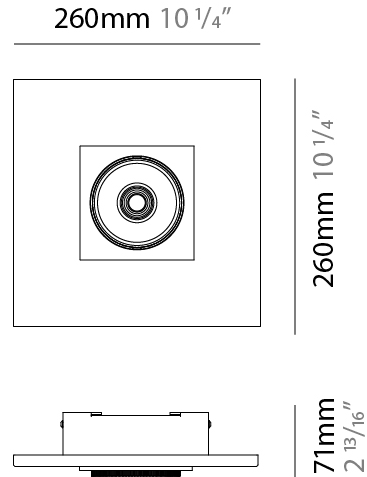

MARC SINGLE SURFACE

D92121

base number

1. To build a product code in our configurator select the specify button on the base model # product page
2. To build a manual product code on this datasheet choose from the options listed below in blue font and add the suffix to the base model #

GENERAL

Series: Marc
Subseries: Marc Single
Brand: Milan
Division: Design
Mounting Type: Surface
Mounting Location: Ceiling
Subcategory: Downlight

PHYSICAL

Shape: Rectangle
Length (mm): 260
Length (in): 10 1/4
Width (mm): 260
Width (in): 10 1/4
Height (mm): 71
Height (in): 2 13/16
Light Distribution: Adjustable / Direct
Weight (kg): 1.8
Weight (lbs): 3.999
Fixture Finish: WHI
Fixture Material: Aluminum

ELECTRICAL

Lamp Type: LED
Input Wattage (W): 10
Total Output Wattage (W): 9.3
Dimming: Non-Dimmable
Driver Included: Yes
Driver Location: Integrated
Driver Type: Constant Current - Universal
Driver Class: Class 2
Input Voltage (V): 120 - 277
Constant Current (MA): 350
Upon Request: Phase dimming 120Vac

LED

Number of LEDs: 1
Color Temperature (°K): 3000
Max. Delivered Lumen (lm): 1010
CRI: >80 CRI
Lamp Life (hrs): 50000

OPTICAL

Reflector°: 50

RATINGS AND CERTIFICATIONS

Certified By: CSA Certified to UL and CSA Standards
IP rating: IP20

PROJECT	
TYPE	
SPECIFIER	
QUANTITY	
DATE